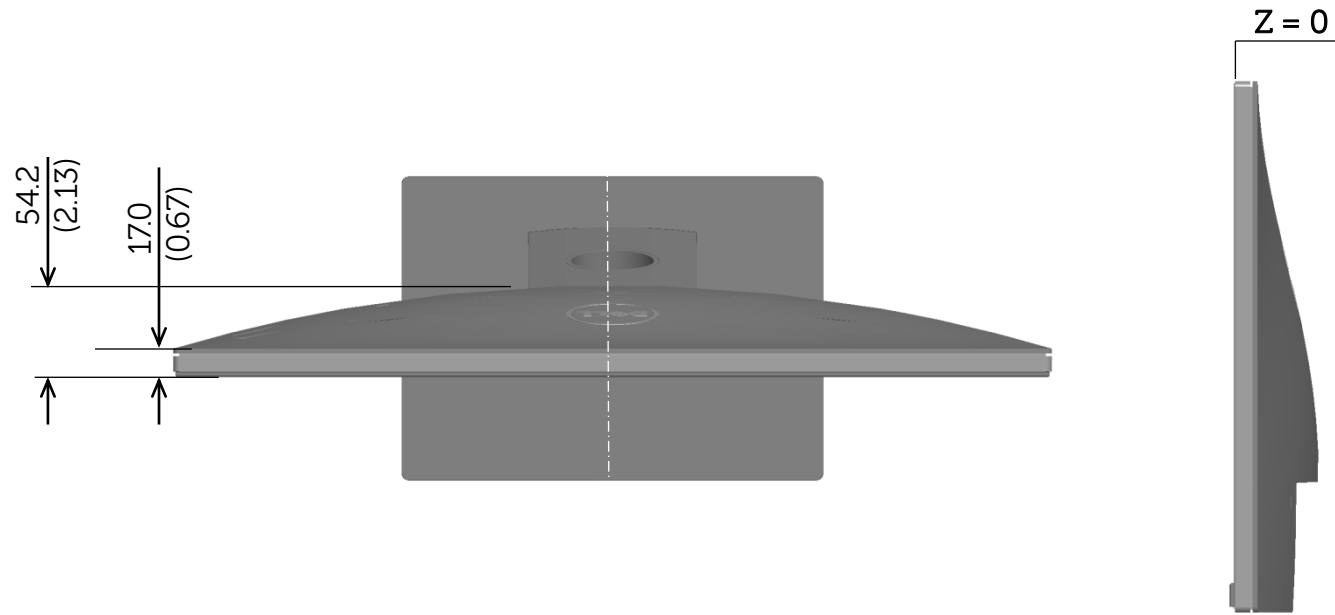

S2216H Outline Dimension

Nominal Dimensions
Unit: mm(inch)

Back view of Monitor without stand

S2316H Outline Dimension

Nominal Dimensions
Unit: mm(inch)

Back view of Monitor without stand