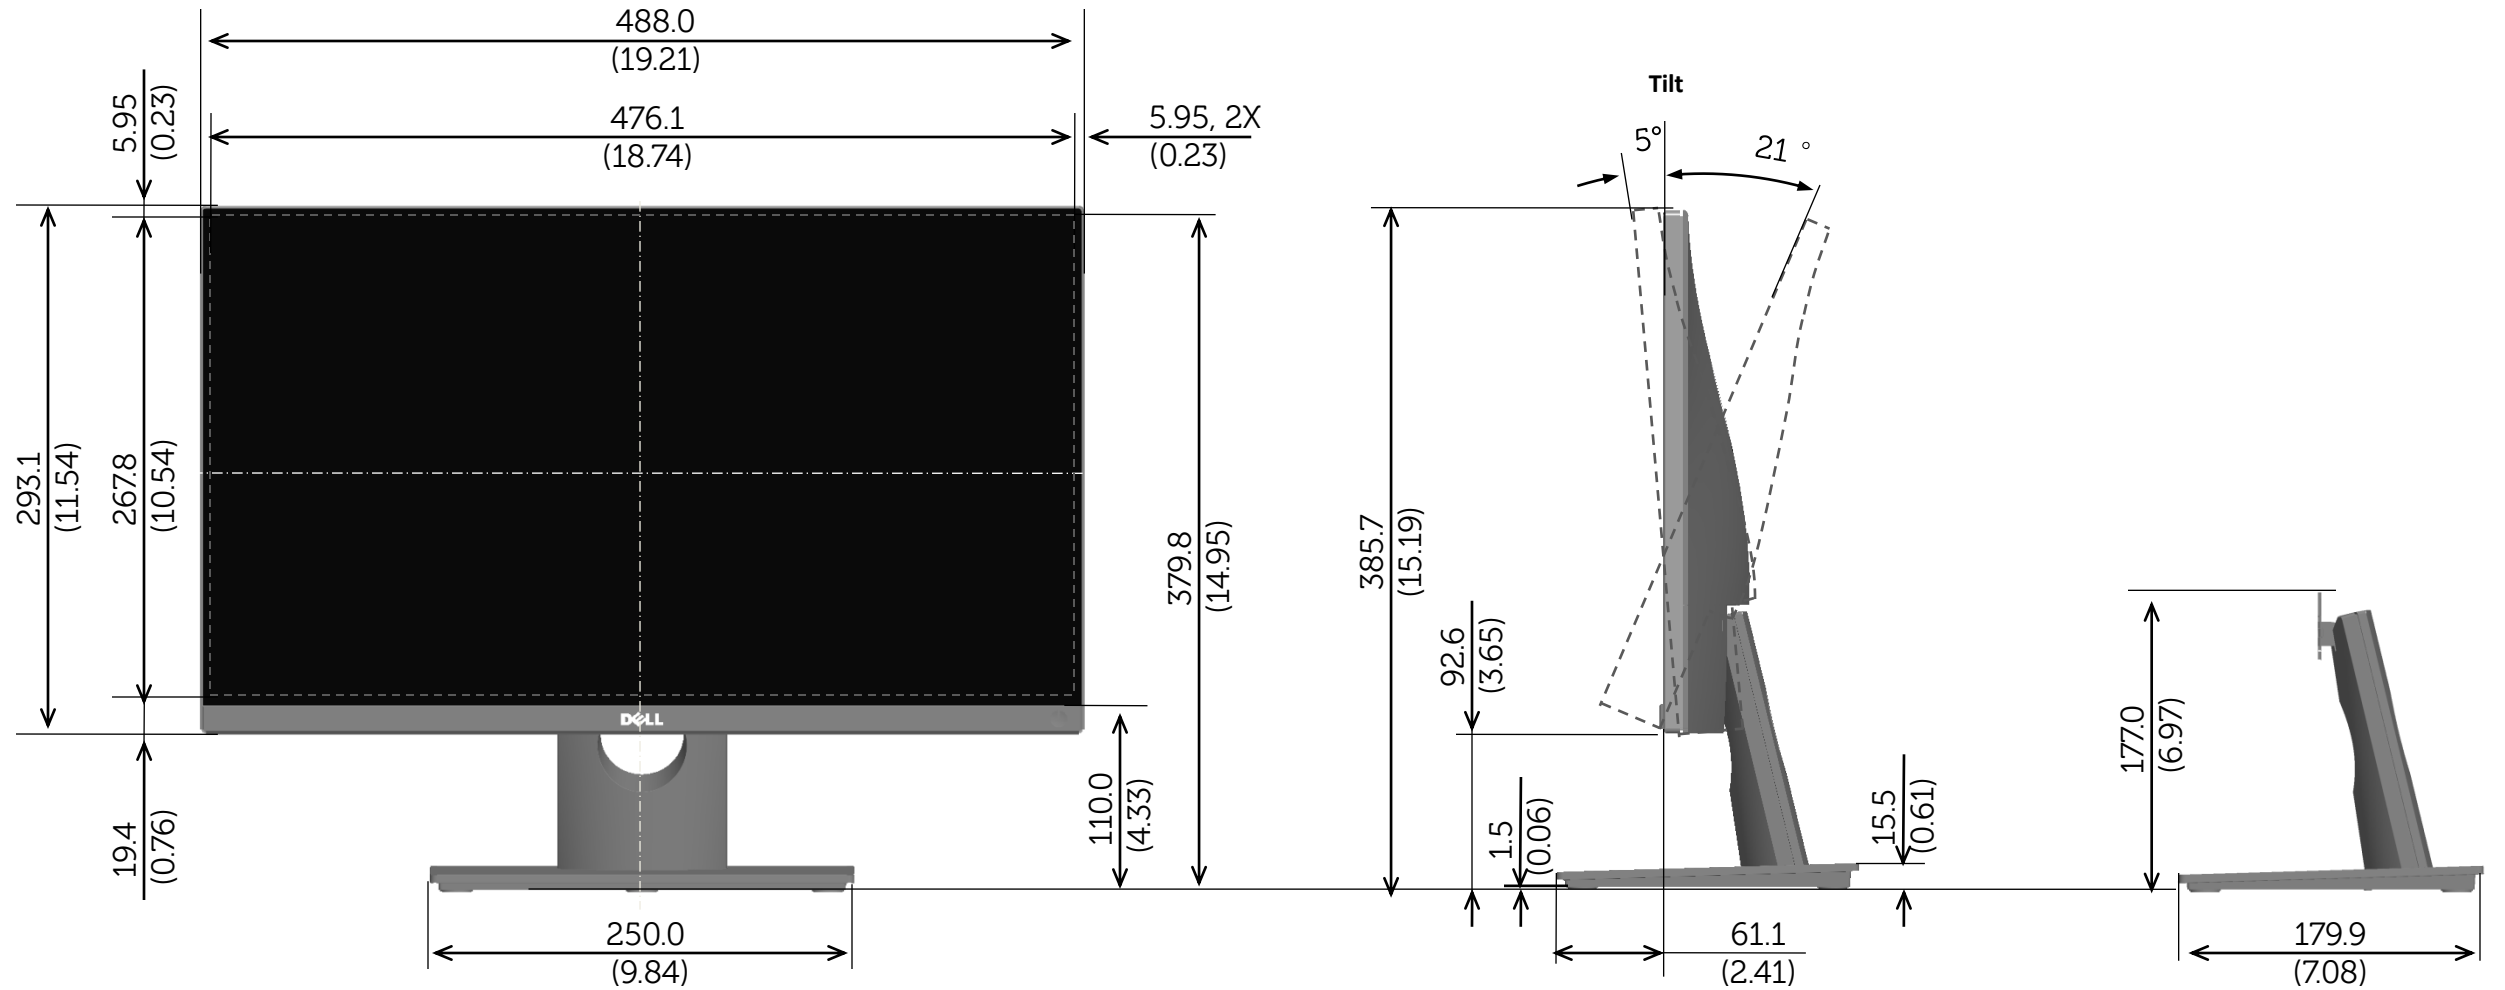

S2216H Outline Dimension

Nominal Dimensions
Unit: mm(inch)

Back view of Monitor without stand

S2316H Outline Dimension

Nominal Dimensions
Unit: mm(inch)

Back view of Monitor without stand