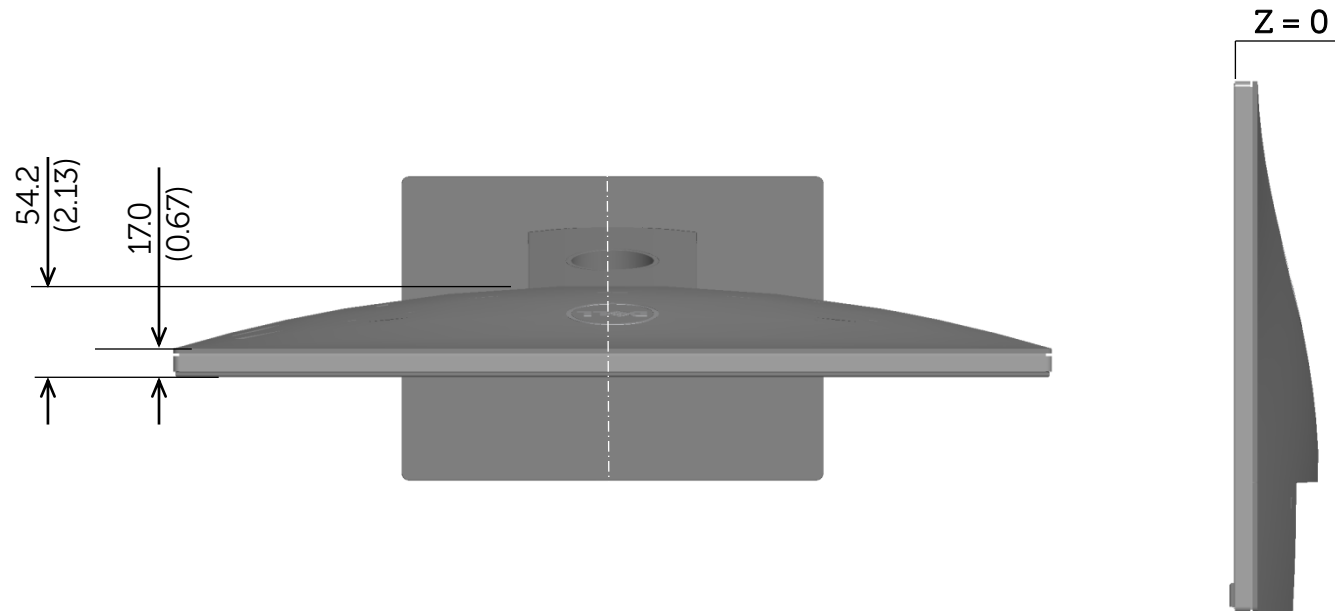

S2216H Outline Dimension

Nominal Dimensions
Unit: mm(inch)

Back view of Monitor without stand

S2316H Outline Dimension

Nominal Dimensions
Unit: mm(inch)

Back view of Monitor without stand